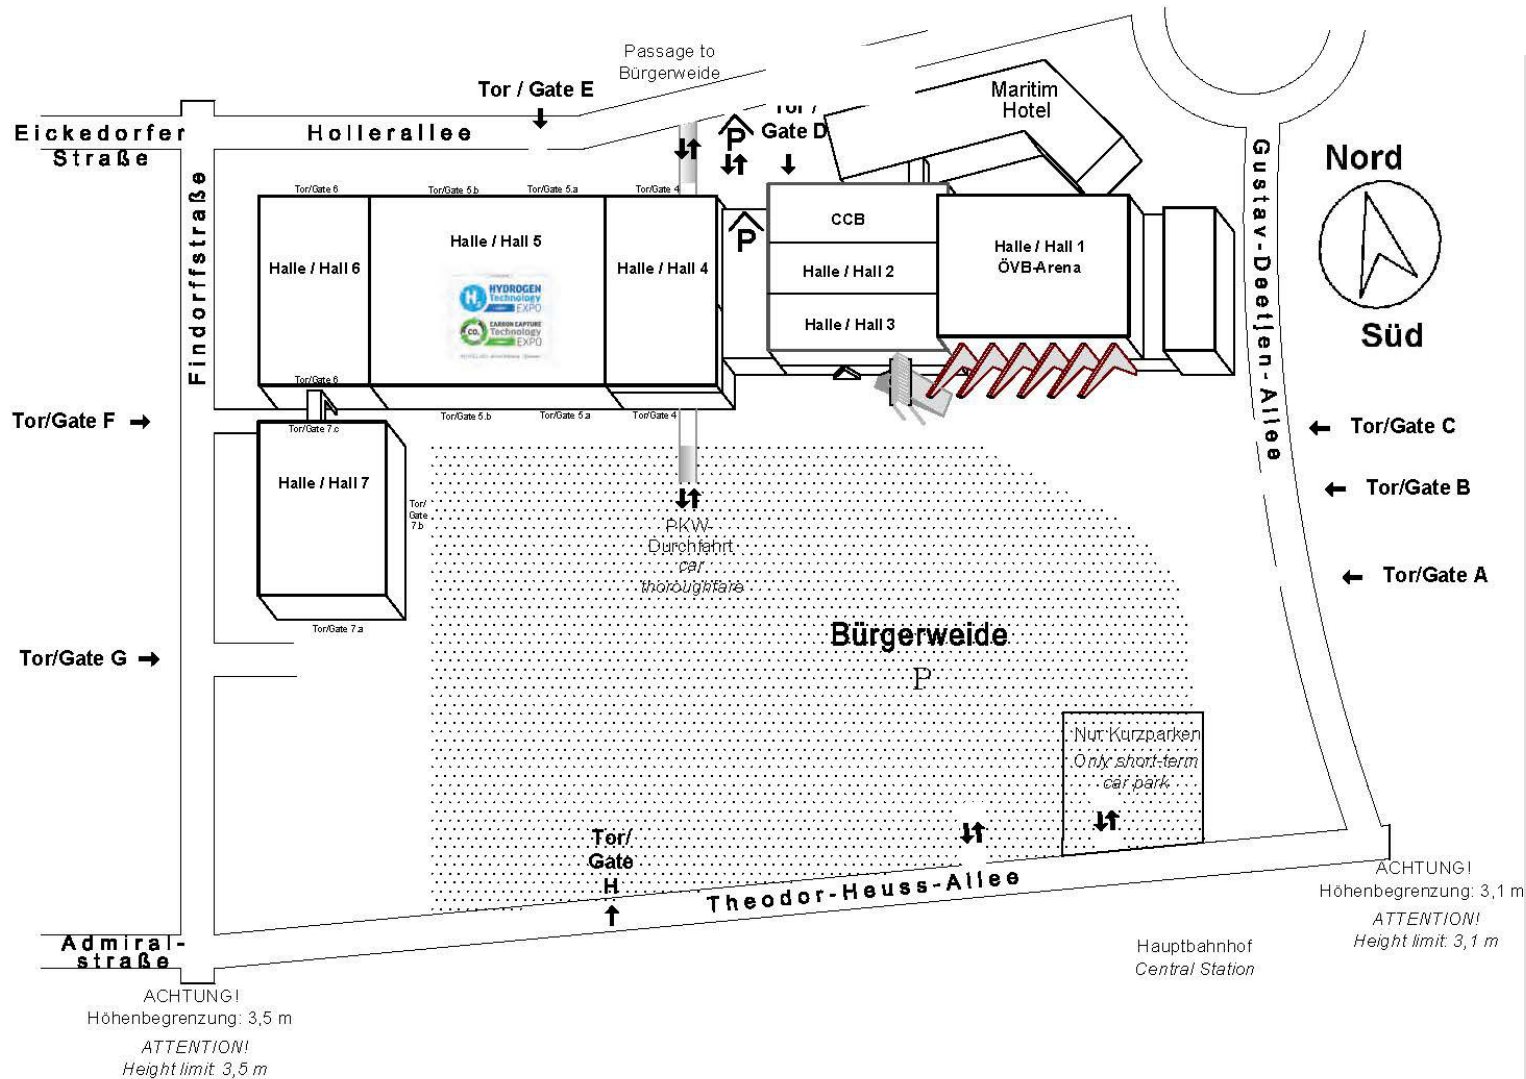

Site plan & Directions for trucks & vans:

Directions for trucks & vans:

Motorway A 1:

A1 until motorway intersection "Bremer Kreuz", turn on A 27, direction: Bremerhaven / Bremen.

Motorway A 27:

Exit: "Überseestadt"

Attention: keep on right lane (not entering bridge, but passing it on right side), Direction: "ÖVB-Arena / Messe-Centrum", enter circle "Osterfeuerberger Ring", take third exit = "Utbremer Ring", take second turn right into "Fürther Str.", follow this direction until "Hollerallee", ("Fürther Str." - "Eickedorfer Str." - "Hollerallee").

To gate E:

"Hollerallee" is located at the back of the exhibition halls. Here you will find access to gates E.

Navigationssystem:

Hollerallee 99 /
Theodor-Heuss-Allee 21
28215 Bremen